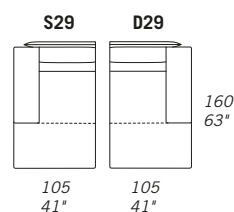

X all items in group X have the same seat width / tutti gli elementi del gruppo X hanno lo stesso modulo di seduta