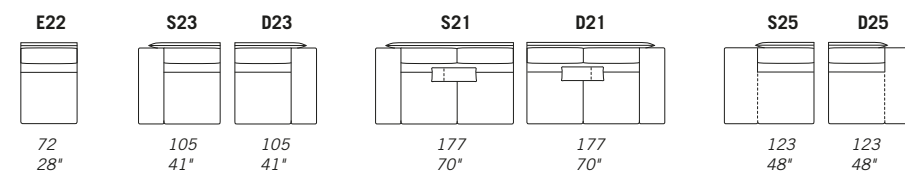

X all items in group X have the same seat width / tutti gli elementi del gruppo X hanno lo stesso modulo di seduta