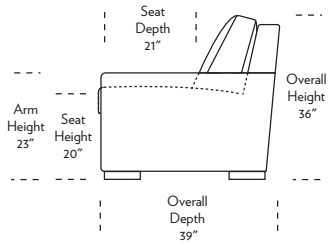

Standard Comfort Sleeper®

Features:

- Featuring the patented Tiffany 24/7™ platform sleep system
- Room to stretch out with true 80 inches of bedroom-length sleeping surface
- Ultimate comfort on five inches of plush, high-density foam mattress
- Under-sofa dust cover keeps dust and dirt from ever touching the mattress
- Zero wall clearance
- Quick-ship delivery
- Double-needle top-stitch
- High-density, high-resiliency foam seat cushions
- Loose back and seat cushions
- Lifetime warranty on frame
- 10-year mechanism warranty

Mattress Options:

- Premier with Crypton® ticking
- Gel
- Tempur-Pedic®

Options:

- High-density, high-resiliency foam seat cushions encased in down and down back cushions available
- Wood legs available in Acorn, Espresso or Walnut finish
- Nailhead trim available in Antique Brass, Chrome or Pewter finish (deck only)

Please use actual leather, fabric, Crypton®, Sunbrella® and Ultrasuede® swatches when specifying furniture as the colors shown may vary due to the printing process.

* Picture shows left arm seated. Please specify left or right arm seated when ordering. All orders are in seated position.

All dimensions are approximate and subject to change.

‡ Chaise lifts up to reveal hidden storage space. • Storage

Tiffany 24/7™ Convertible mechanism, U.S. Patents #6904628, #8893323, #9468303, #9668585. Additional patents pending.

V11.0717
Scale:
1/8 inch = 1 foot