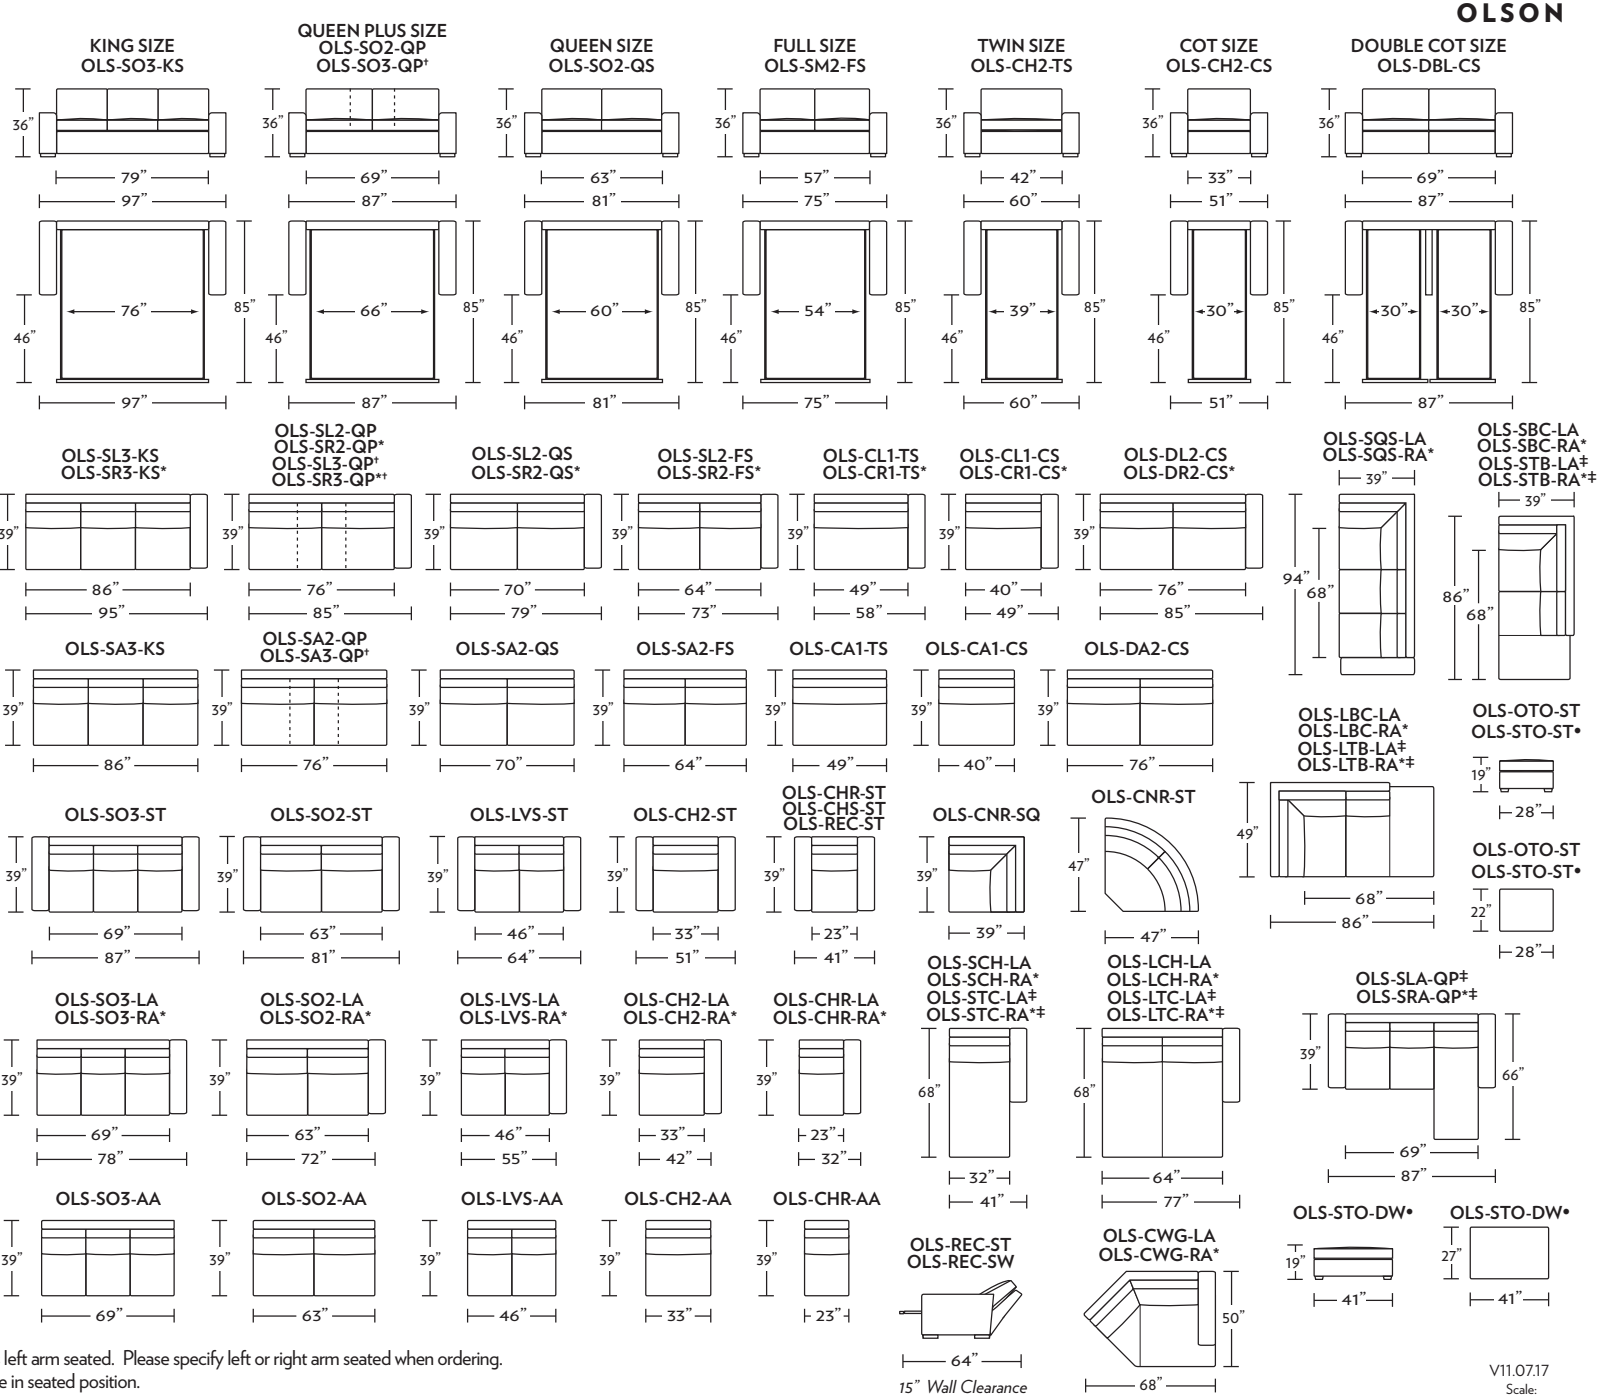

Standard Comfort Sleeper®

Features:

- Featuring the patented Tiffany 24/7™ platform sleep system
- Room to stretch out with true 80 inches of bedroom-length sleeping surface
- Ultimate comfort on five inches of plush, high-density foam mattress
- Under-sofa dust cover keeps dust and dirt from ever touching the mattress
- Zero wall clearance
- Quick-ship delivery
- Double-needle top-stitch
- High-density, high-resiliency foam seat cushions
- Loose back and seat cushions
- Lifetime warranty on frame
- 10-year mechanism warranty

Mattress Options:

- Premier with Crypton® ticking
- Gel
- Tempur-Pedic®

Options:

- High-density, high-resiliency foam seat cushions encased in down and down back cushions available
- Wood legs available in Acorn, Espresso or Walnut finish
- Nailhead trim available in Antique Brass, Chrome or Pewter finish (deck only)

Please use actual leather, fabric, Crypton®, Sunbrella® and Ultrasuede® swatches when specifying furniture as the colors shown may vary due to the printing process.

* Picture shows left arm seated. Please specify left or right arm seated when ordering. All orders are in seated position.

All dimensions are approximate and subject to change.

‡ Chaise lifts up to reveal hidden storage space. • Storage

Tiffany 24/7™ Convertible mechanism, U.S. Patents #6904628, #8893323, #9468303, #9668585. Additional patents pending.

V11.0717
Scale:
1/8 inch = 1 foot