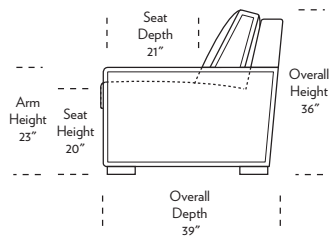

Standard Comfort Sleeper®

Features:

- Featuring the patented Tiffany 24/7™ platform sleep system
- Room to stretch out with true 80 inches of bedroom-length sleeping surface
- Ultimate comfort on five inches of plush, high-density foam mattress
- Under-sofa dust cover keeps dust and dirt from ever touching the mattress
- Zero wall clearance
- Quick-ship delivery
- Flat French welt
- High-density, high-resiliency foam seat cushions
- Loose back and seat cushions
- Lifetime warranty on frame
- 10-year mechanism warranty

Mattress Options:

- Premier with Crypton® ticking
- Gel
- Tempur-Pedic®

Options:

- High-density, high-resiliency foam seat cushions encased in down and down back cushions available
- Wood legs available in Acorn, Espresso or Walnut finish

Please use actual leather, fabric, Crypton®, Sunbrella® and Ultrasuede® swatches when specifying furniture as the colors shown may vary due to the printing process.