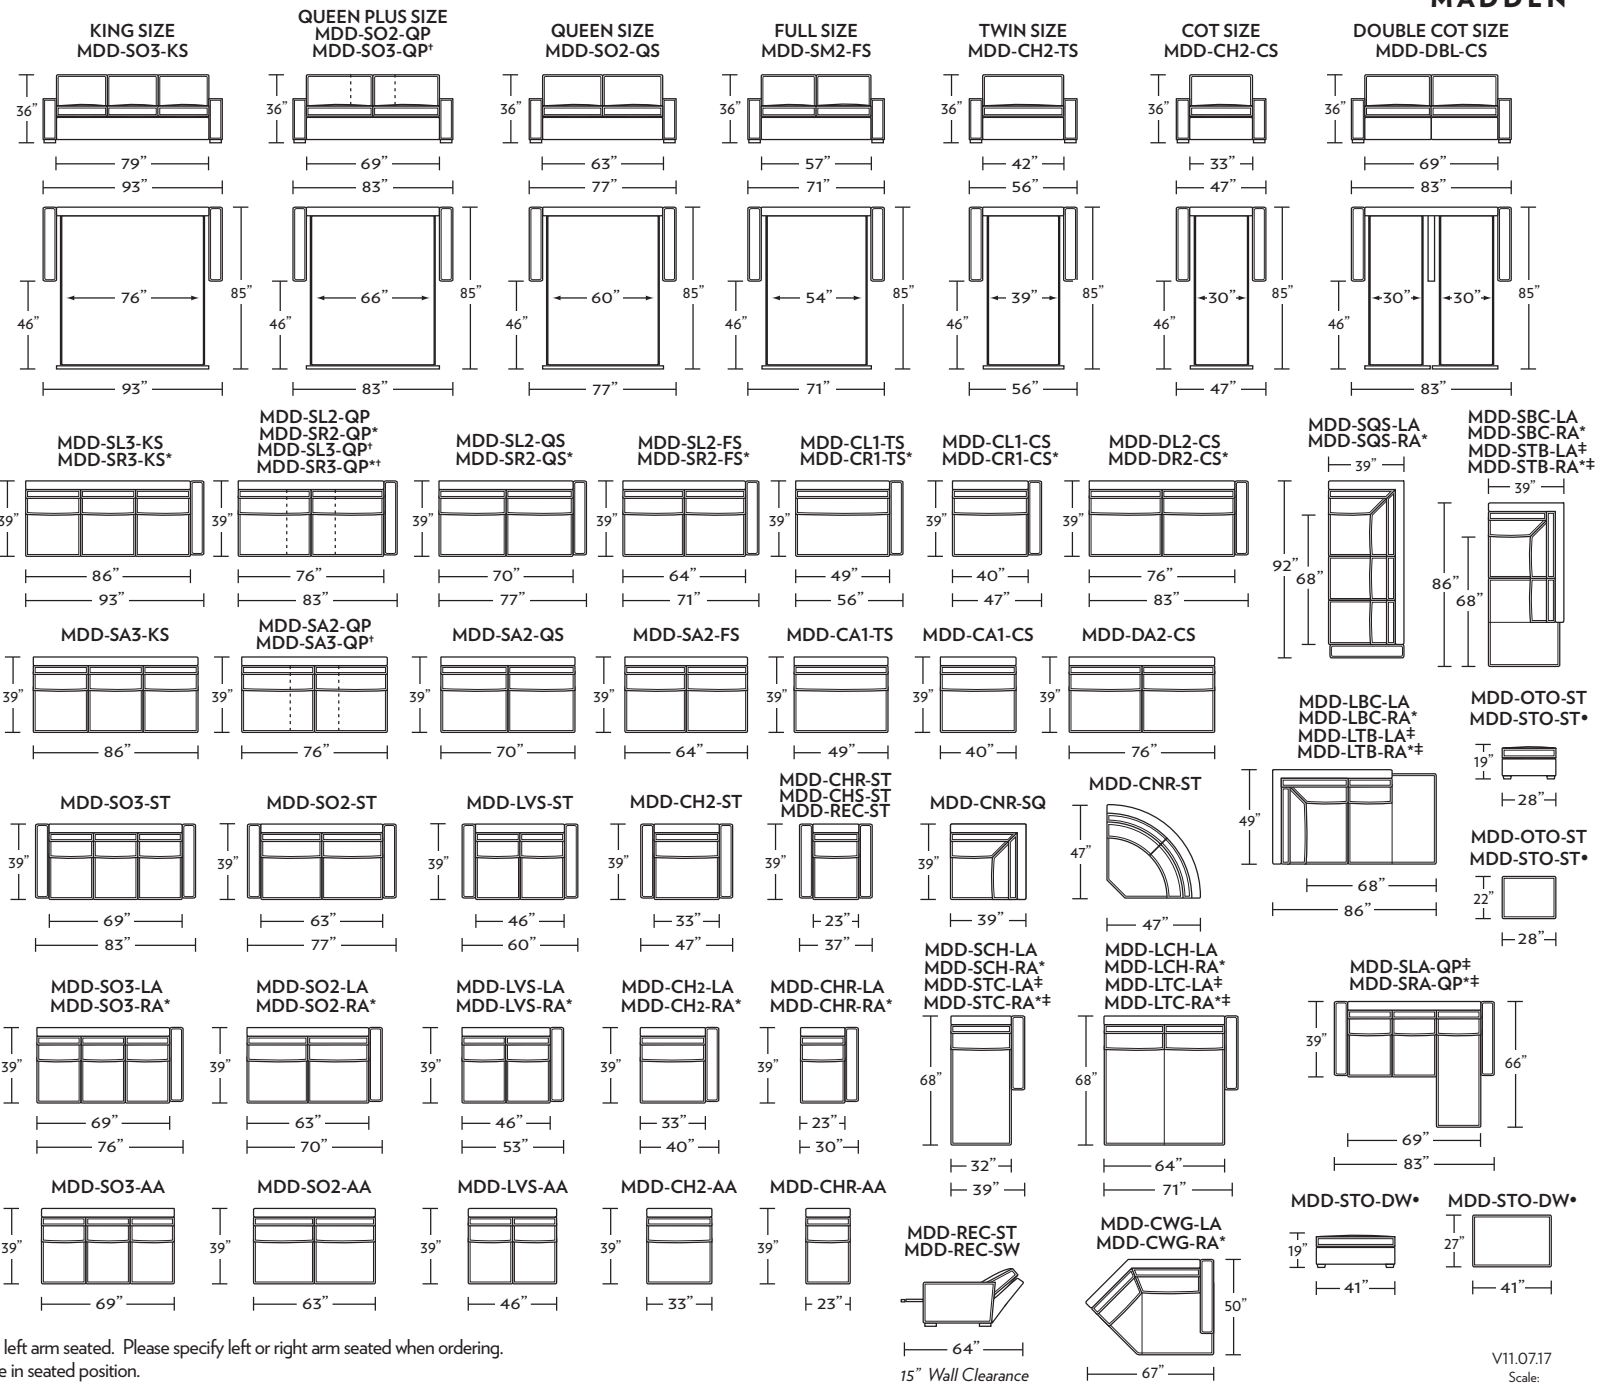

MADDEN

* Picture shows left arm seated. Please specify left or right arm seated when ordering. All orders are in seated position.

† Dotted lines for Queen Plus sizes indicate the number of seats. All dimensions are approximate and subject to change.

‡ Chaise lifts up to reveal hidden storage space. • Storage