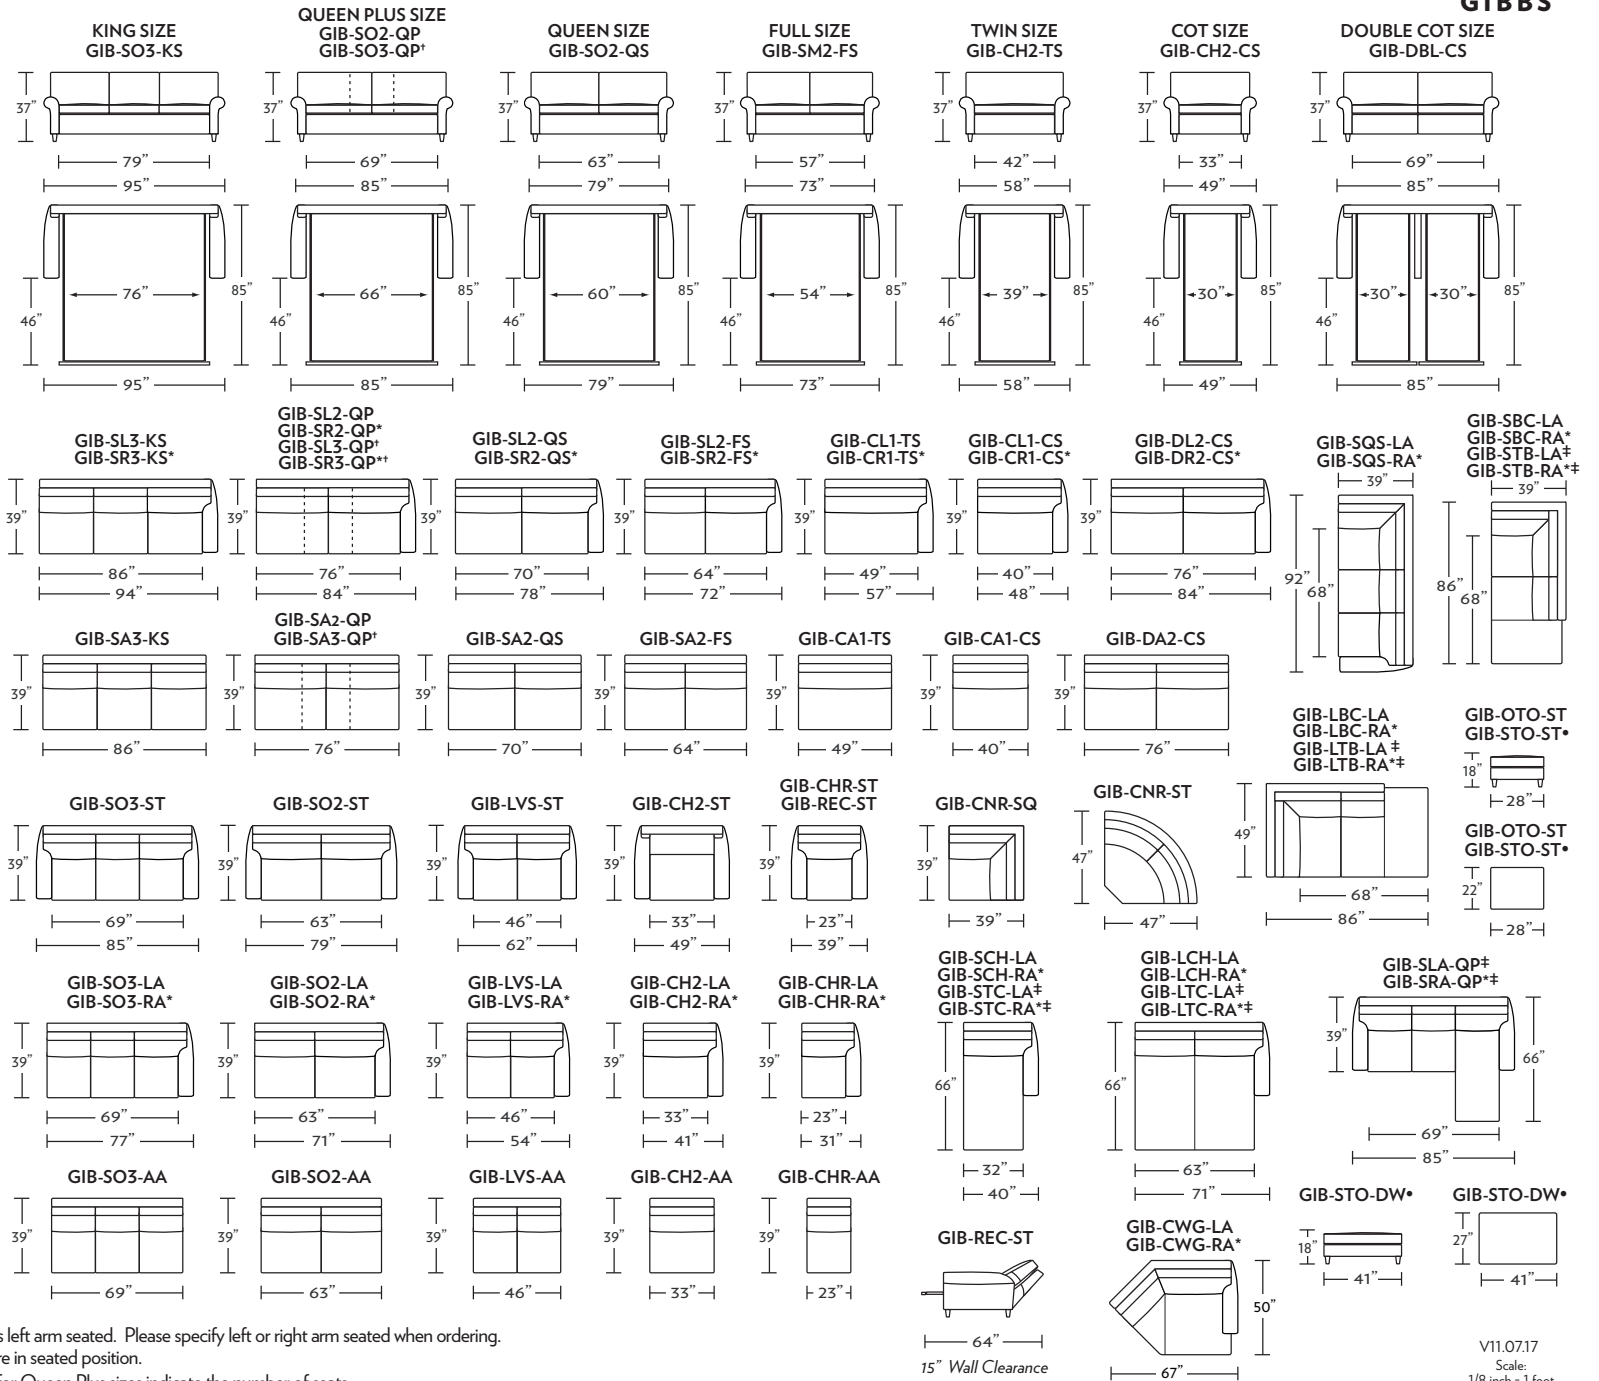

GIBBS

Standard Comfort Sleeper®

Features:

- Featuring the patented Tiffany 24/7™ platform sleep system
- Room to stretch out with true 80 inches of bedroom-length sleeping surface
- Ultimate comfort on four inches of plush, high-density foam mattress
- Zero wall clearance
- Quick-ship delivery
- Single-needle top-stitch
- High-density, high-resiliency foam seat cushions
- Loose back and seat cushions
- Lifetime warranty on frame
- 10-year mechanism warranty

Mattress Options:

- Premier with Crypton™ ticking
- Gel
- Tempur-Pedic®

Options:

- High-density, high-resiliency foam seat cushions encased in down and down back cushions available
- Wood legs available in Acorn, Espresso or Walnut finish
- Nailhead trim available in Antique Brass, Chrome or Pewter finish (arms and deck)

Please use actual leather, fabric, Crypton™, Sunbrella® and Ultrasuede® swatches when specifying furniture as the colors shown may vary due to the printing process.

* Picture shows left arm seated. Please specify left or right arm seated when ordering. All orders are in seated position.

† Dotted lines for Queen Plus sizes indicate the number of seats. All dimensions are approximate and subject to change.

‡ Chaise lifts up to reveal hidden storage space. • Storage

Tiffany 24/7™ Convertible mechanism. U.S. Patents #6904628, #8893323, #9468303, #9668585. Additional patents pending.

V11.0717
Scale:
1/8 inch = 1 foot