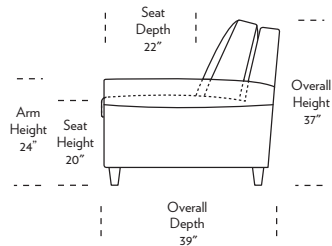

GIBBS

Standard Comfort Sleeper®

Features:

- Featuring the patented Tiffany 24/7™ platform sleep system
- Room to stretch out with true 80 inches of bedroom-length sleeping surface
- Ultimate comfort on four inches of plush, high-density foam mattress
- Zero wall clearance
- Quick-ship delivery
- Single-needle top-stitch
- High-density, high-resiliency foam seat cushions
- Loose back and seat cushions
- Lifetime warranty on frame
- 10-year mechanism warranty

Mattress Options:

- Premier with Crypton™ ticking
- Gel
- Tempur-Pedic®

Options:

- High-density, high-resiliency foam seat cushions encased in down and down back cushions available
- Wood legs available in Acorn, Espresso or Walnut finish
- Nailhead trim available in Antique Brass, Chrome or Pewter finish (arms and deck)

Please use actual leather, fabric, Crypton™, Sunbrella® and Ultrasuede® swatches when specifying furniture as the colors shown may vary due to the printing process.

* Picture shows left arm seated. Please specify left or right arm seated when ordering. All orders are in seated position.

† Dotted lines for Queen Plus sizes indicate the number of seats. All dimensions are approximate and subject to change.

‡ Chaise lifts up to reveal hidden storage space. • Storage

Tiffany 24/7™ Convertible mechanism. U.S. Patents #6904628, #8893323, #9468303, #9668585. Additional patents pending.

V11.0717
Scale:
1/8 inch = 1 foot