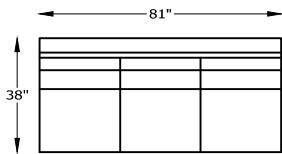

870097 ARMLESS LARGE
SOFA