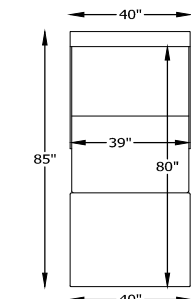

8700112 ARMLESS CHAIR-1/2 TWIN SLEEPER