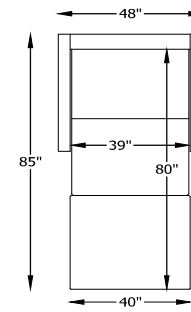

8700 SOMERSET II POWER SLEEPER SERIES

870095 LARGE SOFA KING SLEEPER

870046 SOFA QUEEN SLEEPER

870060 LOVESEAT FULL SLEEPER

870058 CHAIR-1/2 TWIN SLEEPER

870059 CHAIR COT SLEEPER

8700107L or R ONE ARM LARGE SOFA KING SLEEPER
*SHOWN AS RIGHT ARM

870045L or R ONE ARM SOFA QUEEN SLEEPER
*SHOWN AS RIGHT ARM

870066L or R ONE ARM LOVESEAT FULL SLEEPER
*SHOWN AS RIGHT ARM

8700111L or R ONE ARM CHAIR-1/2 TWIN SLEEPER
*SHOWN AS RIGHT ARM

8700115L or R ONE ARM CHAIR COT SLEEPER
*SHOWN AS RIGHT ARM

*TOP VIEW SHOWN WITH OPEN SLEEPER

Scale: 3/16" = 1'-0"

This schematic is current as 10/15. The company reserves the right to change dimensions and products offered. A more recent schematic may be available for this series. To see the most current schematic, go to <http://lazarind.com>

*NOTE: L or R IS DETERMINED BY FACING AT THE PIECE

8700 SOMERSET II SERIES

870099 LARGE SOFA

870020 SOFA

870013 LOVESEAT

870086 CHAIR-1/2

870004 CHAIR

870005 CORNER CHAIR