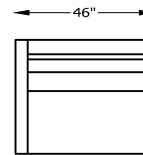

*TOP VIEW SHOWN WITH OPEN SLEEPER

Scale: 3/16" = 1'-0"

This schematic is current as 10/15. The company reserves the right to change dimensions and products offered. A more recent schematic may be available for this series. To see the most current schematic, go to <http://lazarind.com>

*NOTE: L or R IS DETERMINED BY FACING AT THE PIECE

8700 SOMERSET II SERIES

870099 LARGE SOFA

870020 SOFA

870013 LOVESEAT

870086 CHAIR-1/2

870004 CHAIR

870005 CORNER CHAIR

870098L or R ONE ARM
LARGE SOFA
*SHOWN AS LEFT ARM

870017L or R ONE ARM
SOFA
*SHOWN AS LEFT ARM

870010L or R ONE ARM
LOVESEAT
*SHOWN AS LEFT ARM

8700113L or R ONE ARM
CHAIR 1-1/2
*SHOWN AS LEFT ARM

870003L or R ONE ARM
CHAIR
*SHOWN AS LEFT ARM

*NOTE: L or R IS DETERMINED BY FACING AT THE PIECE