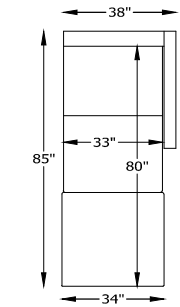

8700 SOMERSET II POWER SLEEPER SERIES

870095 LARGE SOFA KING SLEEPER

870046 SOFA QUEEN SLEEPER

870060 LOVESEAT FULL SLEEPER

870058 CHAIR-1/2 TWIN SLEEPER

870059 CHAIR COT SLEEPER

8700107L or R ONE ARM LARGE SOFA KING SLEEPER
*SHOWN AS RIGHT ARM

870045L or R ONE ARM SOFA QUEEN SLEEPER
*SHOWN AS RIGHT ARM

870066L or R ONE ARM LOVESEAT FULL SLEEPER
*SHOWN AS RIGHT ARM

8700111L or R ONE ARM CHAIR-1/2 TWIN SLEEPER
*SHOWN AS RIGHT ARM

8700115L or R ONE ARM CHAIR COT SLEEPER
*SHOWN AS RIGHT ARM

*TOP VIEW SHOWN WITH OPEN SLEEPER

Scale: 3/16" = 1'-0"

This schematic is current as 10/15. The company reserves the right to change dimensions and products offered. A more recent schematic may be available for this series. To see the most current schematic, go to <http://lazarind.com>

*NOTE: L or R IS DETERMINED BY FACING AT THE PIECE

8700 SOMERSET II SERIES

870099 LARGE SOFA

870020 SOFA

870013 LOVESEAT

870086 CHAIR-1/2

870004 CHAIR

870005 CORNER CHAIR