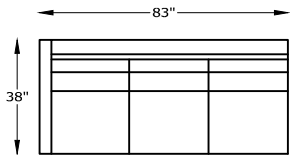

*TOP VIEW SHOWN WITH OPEN SLEEPER

Scale: 3/16" = 1'-0"

This schematic is current as 10/15. The company reserves the right to change dimensions and products offered. A more recent schematic may be available for this series. To see the most current schematic, go to <http://lazarind.com>

*NOTE: L or R IS DETERMINED BY FACING AT THE PIECE

8700 SOMERSET II SERIES

870099 LARGE SOFA

870020 SOFA

870013 LOVESEAT

870086 CHAIR-1/2

870004 CHAIR

870005 CORNER CHAIR