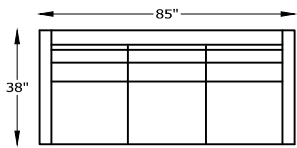

8700108 ARMLESS LARGE SOFA KING SLEEPER

870044 ARMLESS SOFA QUEEN SLEEPER

870067 ARMLESS LOVESEAT FULL SLEEPER

8700112 ARMLESS CHAIR-1/2 TWIN SLEEPER

8700116 ARMLESS CHAIR COT SLEEPER

"/" = FINISH LEG OPTION
"C" = CHROME LEG OPTION

*TOP VIEW SHOWN WITH OPEN SLEEPER

Scale: 3/16" = 1'-0"

This schematic is current as 10/15. The company reserves the right to change dimensions and products offered. A more recent schematic may be available for this series. To see the most current schematic, go to <http://lazarind.com>

*NOTE: L or R IS DETERMINED BY FACING AT THE PIECE

8700 SOMERSET II SERIES

870099 LARGE SOFA

870020 SOFA

870013 LOVESEAT

870086 CHAIR-1/2

870004 CHAIR

870005 CORNER CHAIR