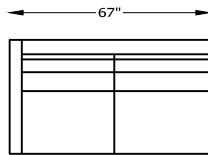

870017L or R ONE ARM
SOFA
*SHOWN AS LEFT ARM