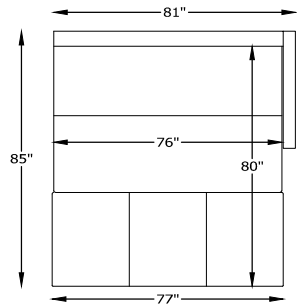

8700 SOMERSET II POWER SLEEPER SERIES

870095 LARGE SOFA KING SLEEPER

870046 SOFA QUEEN SLEEPER

870060 LOVESEAT FULL SLEEPER

870058 CHAIR-1/2 TWIN SLEEPER

870059 CHAIR COT SLEEPER

8700107L or R ONE ARM LARGE SOFA KING SLEEPER
*SHOWN AS RIGHT ARM

*TOP VIEW SHOWN WITH OPEN SLEEPER

Scale: 3/16" = 1'-0"

This schematic is current as 10/15. The company reserves the right to change dimensions and products offered. A more recent schematic may be available for this series. To see the most current schematic, go to <http://lazarind.com>

*NOTE: L or R IS DETERMINED BY FACING AT THE PIECE

8700 SOMERSET II SERIES

870099 LARGE SOFA

870020 SOFA

870013 LOVESEAT

870086 CHAIR-1/2

870004 CHAIR

870005 CORNER CHAIR

*NOTE: L or R IS DETERMINED BY FACING AT THE PIECE