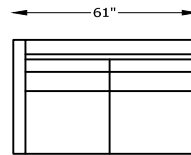

870010L or R ONE ARM
LOVESEAT
*SHOWN AS LEFT ARM