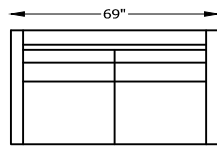

*TOP VIEW SHOWN WITH OPEN SLEEPER

Scale: 3/16" = 1'-0"

This schematic is current as 10/15. The company reserves the right to change dimensions and products offered. A more recent schematic may be available for this series. To see the most current schematic, go to <http://lazarind.com>

*NOTE: L or R IS DETERMINED BY FACING AT THE PIECE

8700 SOMERSET II SERIES

870099 LARGE SOFA

870020 SOFA

870013 LOVESEAT

870086 CHAIR-1/2

870004 CHAIR

870005 CORNER CHAIR