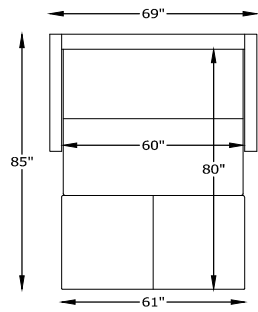

8700 SOMERSET II POWER SLEEPER SERIES

870095 LARGE SOFA KING SLEEPER

870046 SOFA QUEEN SLEEPER

870060 LOVESEAT FULL SLEEPER

870058 CHAIR-1/2 TWIN SLEEPER

870059 CHAIR COT SLEEPER

8700107L or R ONE ARM LARGE SOFA KING SLEEPER
*SHOWN AS RIGHT ARM

*TOP VIEW SHOWN WITH OPEN SLEEPER

Scale: 3/16" = 1'-0"

This schematic is current as 10/15. The company reserves the right to change dimensions and products offered. A more recent schematic may be available for this series. To see the most current schematic, go to <http://lazarind.com>

*NOTE: L or R IS DETERMINED BY FACING AT THE PIECE

8700 SOMERSET II SERIES

870099 LARGE SOFA

870020 SOFA

870013 LOVESEAT

870086 CHAIR-1/2

870004 CHAIR

870005 CORNER CHAIR

*NOTE: L or R IS DETERMINED BY FACING AT THE PIECE