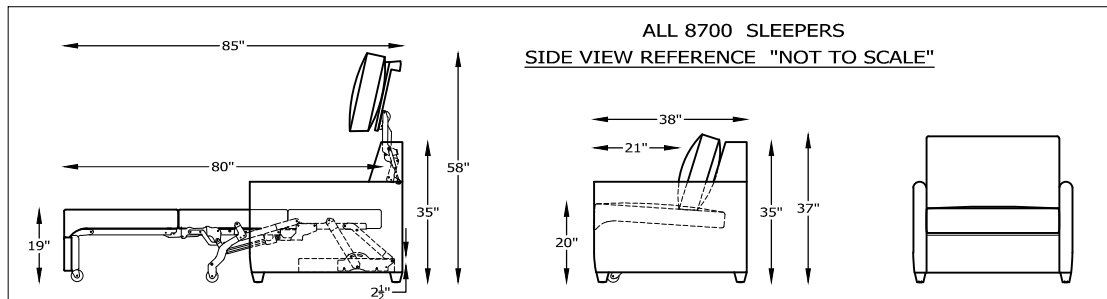

8700108 ARMLESS LARGE SOFA KING SLEEPER

870044 ARMLESS SOFA QUEEN SLEEPER

870067 ARMLESS LOVESEAT FULL SLEEPER

8700112 ARMLESS CHAIR-1/2 TWIN SLEEPER

8700116 ARMLESS CHAIR COT SLEEPER

"/" = FINISH LEG OPTION
"C" = CHROME LEG OPTION

*TOP VIEW SHOWN WITH OPEN SLEEPER

Scale: 3/16" = 1'-0"

This schematic is current as 10/15. The company reserves the right to change dimensions and products offered. A more recent schematic may be available for this series. To see the most current schematic, go to <http://lazarind.com>