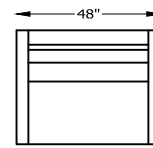

*TOP VIEW SHOWN WITH OPEN SLEEPER

Scale: 3/16" = 1'-0"

This schematic is current as 10/15. The company reserves the right to change dimensions and products offered. A more recent schematic may be available for this series. To see the most current schematic, go to <http://lazarind.com>

*NOTE: L or R IS DETERMINED BY FACING AT THE PIECE

8700 SOMERSET II SERIES

870099 LARGE SOFA

870020 SOFA

870013 LOVESEAT

870086 CHAIR-1/2

870004 CHAIR

870005 CORNER CHAIR

870098L or R ONE ARM
LARGE SOFA
*SHOWN AS LEFT ARM

870017L or R ONE ARM
SOFA
*SHOWN AS LEFT ARM

870010L or R ONE ARM
LOVESEAT
*SHOWN AS LEFT ARM

8700113L or R ONE ARM
CHAIR 1-1/2
*SHOWN AS LEFT ARM

870003L or R ONE ARM
CHAIR
*SHOWN AS LEFT ARM