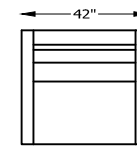

*TOP VIEW SHOWN WITH OPEN SLEEPER

Scale: 3/16" = 1'-0"

This schematic is current as 10/15. The company reserves the right to change dimensions and products offered. A more recent schematic may be available for this series. To see the most current schematic, go to <http://lazarind.com>

*NOTE: L or R IS DETERMINED BY FACING AT THE PIECE

8700 SOMERSET II SERIES

870099 LARGE SOFA

870020 SOFA

870013 LOVESEAT

870086 CHAIR-1/2

870004 CHAIR

870005 CORNER CHAIR

870098L or R ONE ARM
LARGE SOFA
*SHOWN AS LEFT ARM

870017L or R ONE ARM
SOFA
*SHOWN AS LEFT ARM

870010L or R ONE ARM
LOVESEAT
*SHOWN AS LEFT ARM

8700113L or R ONE ARM
CHAIR 1-1/2
*SHOWN AS LEFT ARM

870003L or R ONE ARM
CHAIR
*SHOWN AS LEFT ARM