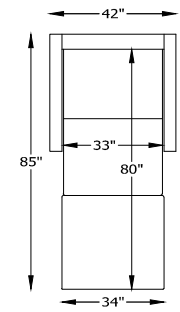

8700 SOMERSET II POWER SLEEPER SERIES

870095 LARGE SOFA KING SLEEPER

870046 SOFA QUEEN SLEEPER

870060 LOVESEAT FULL SLEEPER

870058 CHAIR-1/2 TWIN SLEEPER

870059 CHAIR COT SLEEPER

8700107L or R ONE ARM LARGE SOFA KING SLEEPER
*SHOWN AS RIGHT ARM

870045L or R ONE ARM SOFA QUEEN SLEEPER
*SHOWN AS RIGHT ARM

870066L or R ONE ARM LOVESEAT FULL SLEEPER
*SHOWN AS RIGHT ARM

8700111L or R ONE ARM CHAIR-1/2 TWIN SLEEPER
*SHOWN AS RIGHT ARM

8700115L or R ONE ARM CHAIR COT SLEEPER
*SHOWN AS RIGHT ARM

*TOP VIEW SHOWN WITH OPEN SLEEPER

Scale: 3/16" = 1'-0"

This schematic is current as 10/15. The company reserves the right to change dimensions and products offered. A more recent schematic may be available for this series. To see the most current schematic, go to <http://lazarind.com>

*NOTE: L or R IS DETERMINED BY FACING AT THE PIECE

8700 SOMERSET II SERIES

870099 LARGE SOFA

870020 SOFA

870013 LOVESEAT

870086 CHAIR-1/2

870004 CHAIR

870005 CORNER CHAIR