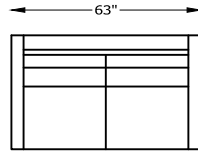

*TOP VIEW SHOWN WITH OPEN SLEEPER

Scale: 3/16" = 1'-0"

This schematic is current as 10/15. The company reserves the right to change dimensions and products offered. A more recent schematic may be available for this series. To see the most current schematic, go to <http://lazarind.com>

*NOTE: L or R IS DETERMINED BY FACING AT THE PIECE

8700 SOMERSET II SERIES

870099 LARGE SOFA

870020 SOFA

870013 LOVESEAT

870086 CHAIR-1/2

870004 CHAIR

870005 CORNER CHAIR