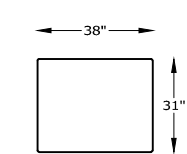

*TOP VIEW SHOWN WITH OPEN SLEEPER

Scale: 3/16" = 1'-0"

This schematic is current as 10/15. The company reserves the right to change dimensions and products offered. A more recent schematic may be available for this series. To see the most current schematic, go to <http://lazarind.com>

870007L or R ONE ARM
CHAISE
*SHOWN AS LEFT ARM

870097 ARMLESS LARGE
SOFA

870014 ARMLESS SOFA

870009 ARMLESS
LOVESEAT

8700114 ARMLESS
CHAIR-1/2

870002 ARMLESS CHAIR

870001 OTTOMAN

*NOT TO SCALE
SHOWN AS 870017R
RIGHT ONE ARM SOFA

"/" = FINISH LEG OPTION
"C" = CHROME LEG OPTION

*ALL FRAMES ON THIS SCHEMATIC
ARE STATIONARY AND DO NOT HAVE
SLEEPER MECHANISMS.

870023 WEDGE

Scale: 3/16" = 1'-0"

This schematic is current as 10/15 . The company reserves the right to change dimensions and products offered. A more recent schematic may be available for this series. To see the most current schematic, go to <http://lazarind.com>