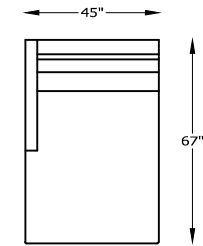

*TOP VIEW SHOWN WITH OPEN SLEEPER

Scale: 3/16" = 1'-0"

This schematic is current as 10/15. The company reserves the right to change dimensions and products offered. A more recent schematic may be available for this series. To see the most current schematic, go to <http://lazarind.com>

*NOTE: L or R IS DETERMINED BY FACING AT THE PIECE

8700 SOMERSET II SERIES

870099 LARGE SOFA

870020 SOFA

870013 LOVESEAT

870086 CHAIR-1/2

870004 CHAIR

870005 CORNER CHAIR

870098L or R ONE ARM
LARGE SOFA
*SHOWN AS LEFT ARM

870017L or R ONE ARM
SOFA
*SHOWN AS LEFT ARM

870010L or R ONE ARM
LOVESEAT
*SHOWN AS LEFT ARM

8700113L or R ONE ARM
CHAIR 1-1/2
*SHOWN AS LEFT ARM

870003L or R ONE ARM
CHAIR
*SHOWN AS LEFT ARM

"/" = FINISH LEG OPTION
"C" = CHROME LEG OPTION

*ALL FRAMES ON THIS SCHEMATIC
ARE STATIONARY AND DO NOT HAVE
SLEEPER MECHANISMS.

870023 WEDGE

Scale: 3/16" = 1'-0"

This schematic is current as 10/15 . The company reserves the right to change dimensions and products offered. A more recent schematic may be available for this series. To see the most current schematic, go to <http://lazarind.com>