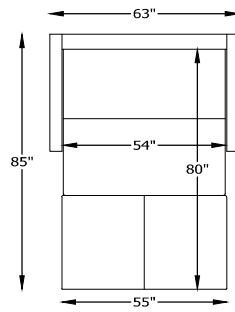

8700 SOMERSET II POWER SLEEPER SERIES

870095 LARGE SOFA KING SLEEPER

870046 SOFA QUEEN SLEEPER

870060 LOVESEAT FULL SLEEPER

870058 CHAIR-1/2 TWIN SLEEPER

870059 CHAIR COT SLEEPER

8700107L or R ONE ARM LARGE SOFA KING SLEEPER
*SHOWN AS RIGHT ARM

*TOP VIEW SHOWN WITH OPEN SLEEPER

Scale: 3/16" = 1'-0"

This schematic is current as 10/15. The company reserves the right to change dimensions and products offered. A more recent schematic may be available for this series. To see the most current schematic, go to <http://lazarind.com>

*NOTE: L or R IS DETERMINED BY FACING AT THE PIECE

8700 SOMERSET II SERIES

870099 LARGE SOFA

870020 SOFA

870013 LOVESEAT

870086 CHAIR-1/2

870004 CHAIR

870005 CORNER CHAIR

*NOTE: L or R IS DETERMINED BY FACING AT THE PIECE