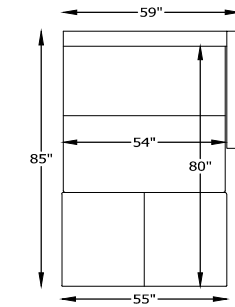

870066L or R ONE ARM LOVESEAT FULL SLEEPER
*SHOWN AS RIGHT ARM