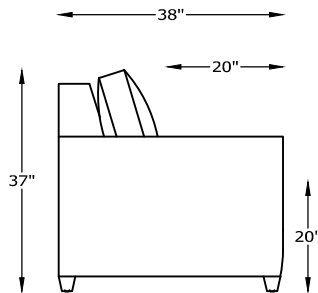

*TOP VIEW SHOWN WITH OPEN SLEEPER

Scale: 3/16" = 1'-0"

This schematic is current as 10/15. The company reserves the right to change dimensions and products offered. A more recent schematic may be available for this series. To see the most current schematic, go to <http://lazarind.com>

870007L or R ONE ARM
CHAISE
*SHOWN AS LEFT ARM

870097 ARMLESS LARGE
SOFA

870014 ARMLESS SOFA

870009 ARMLESS
LOVESEAT

8700114 ARMLESS
CHAIR-1/2

870002 ARMLESS CHAIR

870001 OTTOMAN

*NOT TO SCALE
SHOWN AS 870017R
RIGHT ONE ARM SOFA

"/" = FINISH LEG OPTION
"C" = CHROME LEG OPTION

*ALL FRAMES ON THIS SCHEMATIC
ARE STATIONARY AND DO NOT HAVE
SLEEPER MECHANISMS.

870023 WEDGE

Scale: 3/16" = 1'-0"

This schematic is current as 10/15 . The company reserves the right to change dimensions and products offered. A more recent schematic may be available for this series. To see the most current schematic, go to <http://lazarind.com>

*NOTE: L or R IS DETERMINED BY FACING AT THE PIECE