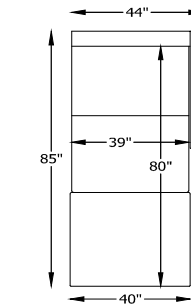

8700 SOMERSET II POWER SLEEPER SERIES

870095 LARGE SOFA KING SLEEPER

870046 SOFA QUEEN SLEEPER

870060 LOVESEAT FULL SLEEPER

870058 CHAIR-1/2 TWIN SLEEPER

870059 CHAIR COT SLEEPER

8700107L or R ONE ARM LARGE SOFA KING SLEEPER
*SHOWN AS RIGHT ARM

870045L or R ONE ARM SOFA QUEEN SLEEPER
*SHOWN AS RIGHT ARM

870066L or R ONE ARM LOVESEAT FULL SLEEPER
*SHOWN AS RIGHT ARM

8700111L or R ONE ARM CHAIR-1/2 TWIN SLEEPER
*SHOWN AS RIGHT ARM

8700115L or R ONE ARM CHAIR COT SLEEPER
*SHOWN AS RIGHT ARM

*TOP VIEW SHOWN WITH OPEN SLEEPER

Scale: 3/16" = 1'-0"

This schematic is current as 10/15. The company reserves the right to change dimensions and products offered. A more recent schematic may be available for this series. To see the most current schematic, go to <http://lazarind.com>

*NOTE: L or R IS DETERMINED BY FACING AT THE PIECE

8700 SOMERSET II SERIES

870099 LARGE SOFA

870020 SOFA

870013 LOVESEAT

870086 CHAIR-1/2

870004 CHAIR

870005 CORNER CHAIR