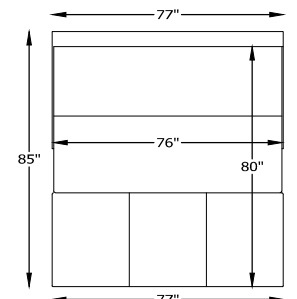

870045L or R ONE ARM SOFA QUEEN SLEEPER
*SHOWN AS RIGHT ARM

870066L or R ONE ARM LOVESEAT FULL SLEEPER
*SHOWN AS RIGHT ARM

8700111L or R ONE ARM CHAIR-1/2 TWIN SLEEPER
*SHOWN AS RIGHT ARM

8700115L or R ONE ARM CHAIR COT SLEEPER
*SHOWN AS RIGHT ARM

*TOP VIEW SHOWN WITH OPEN SLEEPER

Scale: 3/16" = 1'-0"

This schematic is current as 10/15. The company reserves the right to change dimensions and products offered. A more recent schematic may be available for this series. To see the most current schematic, go to <http://lazarind.com>

*NOTE: L or R IS DETERMINED BY FACING AT THE PIECE

8700 SOMERSET II SERIES

870099 LARGE SOFA

870020 SOFA

870013 LOVESEAT

870086 CHAIR-1/2

870004 CHAIR

870005 CORNER CHAIR

*NOTE: L or R IS DETERMINED BY FACING AT THE PIECE