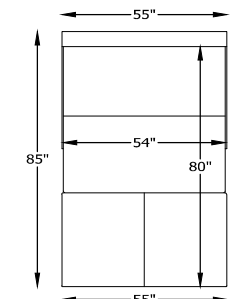

870067 ARMLESS LOVESEAT FULL SLEEPER