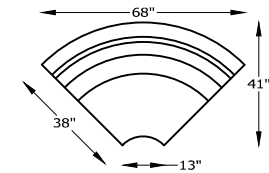

*NOTE: L or R IS DETERMINED BY FACING AT THE PIECE

8700 SOMERSET II SERIES

870099 LARGE SOFA

870020 SOFA

870013 LOVESEAT

870086 CHAIR-1/2

870004 CHAIR

870005 CORNER CHAIR

870007L or R ONE ARM
CHAISE
*SHOWN AS LEFT ARM

870097 ARMLESS LARGE
SOFA

870014 ARMLESS SOFA

870009 ARMLESS
LOVESEAT

8700114 ARMLESS
CHAIR-1/2

870002 ARMLESS CHAIR

870001 OTTOMAN

*NOT TO SCALE
SHOWN AS 870017R
RIGHT ONE ARM SOFA

"/" = FINISH LEG OPTION
"C" = CHROME LEG OPTION

*ALL FRAMES ON THIS SCHEMATIC
ARE STATIONARY AND DO NOT HAVE
SLEEPER MECHANISMS.

870023 WEDGE

Scale: 3/16" = 1'-0"

This schematic is current as 10/15 . The company reserves the right to change dimensions and products offered. A more recent schematic may be available for this series. To see the most current schematic, go to <http://lazarind.com>

*NOTE: L or R IS DETERMINED BY FACING AT THE PIECE