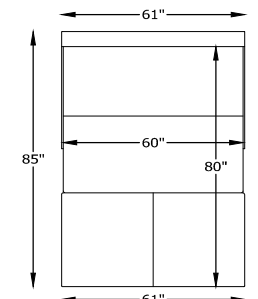

870044 ARMLESS SOFA QUEEN SLEEPER