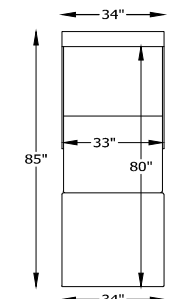

870045L or R ONE ARM SOFA QUEEN SLEEPER
*SHOWN AS RIGHT ARM

870066L or R ONE ARM LOVESEAT FULL SLEEPER
*SHOWN AS RIGHT ARM

8700111L or R ONE ARM CHAIR-1/2 TWIN SLEEPER
*SHOWN AS RIGHT ARM

8700115L or R ONE ARM CHAIR COT SLEEPER
*SHOWN AS RIGHT ARM

8700108 ARMLESS LARGE SOFA KING SLEEPER

870044 ARMLESS SOFA QUEEN SLEEPER

870067 ARMLESS LOVESEAT FULL SLEEPER

8700112 ARMLESS CHAIR-1/2 TWIN SLEEPER

8700116 ARMLESS CHAIR COT SLEEPER

"/" = FINISH LEG OPTION
"C" = CHROME LEG OPTION

*TOP VIEW SHOWN WITH OPEN SLEEPER

Scale: 3/16" = 1'-0"

This schematic is current as 10/15. The company reserves the right to change dimensions and products offered. A more recent schematic may be available for this series. To see the most current schematic, go to <http://lazarind.com>

*NOTE: L or R IS DETERMINED BY FACING AT THE PIECE

8700 SOMERSET II SERIES

870099 LARGE SOFA

870020 SOFA

870013 LOVESEAT

870086 CHAIR-1/2

870004 CHAIR

870005 CORNER CHAIR