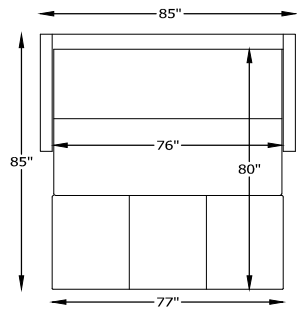

8700 SOMERSET II POWER SLEEPER SERIES

870095 LARGE SOFA KING SLEEPER

870046 SOFA QUEEN SLEEPER

870060 LOVESEAT FULL SLEEPER

870058 CHAIR-1/2 TWIN SLEEPER

870059 CHAIR COT SLEEPER

8700107L or R ONE ARM LARGE SOFA KING SLEEPER
*SHOWN AS RIGHT ARM

*TOP VIEW SHOWN WITH OPEN SLEEPER

Scale: 3/16" = 1'-0"

This schematic is current as 10/15. The company reserves the right to change dimensions and products offered. A more recent schematic may be available for this series. To see the most current schematic, go to <http://lazarind.com>

*NOTE: L or R IS DETERMINED BY FACING AT THE PIECE

8700 SOMERSET II SERIES

870099 LARGE SOFA

870020 SOFA

870013 LOVESEAT

870086 CHAIR-1/2

870004 CHAIR

870005 CORNER CHAIR

*NOTE: L or R IS DETERMINED BY FACING AT THE PIECE