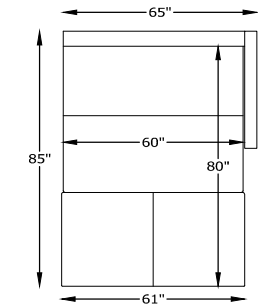

8700 SOMERSET II POWER SLEEPER SERIES

870095 LARGE SOFA KING SLEEPER

870046 SOFA QUEEN SLEEPER

870060 LOVESEAT FULL SLEEPER

870058 CHAIR-1/2 TWIN SLEEPER

870059 CHAIR COT SLEEPER

8700107L or R ONE ARM LARGE SOFA KING SLEEPER
*SHOWN AS RIGHT ARM

*TOP VIEW SHOWN WITH OPEN SLEEPER

Scale: 3/16" = 1'-0"

This schematic is current as 10/15. The company reserves the right to change dimensions and products offered. A more recent schematic may be available for this series. To see the most current schematic, go to <http://lazarind.com>

*NOTE: L or R IS DETERMINED BY FACING AT THE PIECE

8700 SOMERSET II SERIES

870099 LARGE SOFA

870020 SOFA

870013 LOVESEAT

870086 CHAIR-1/2

870004 CHAIR

870005 CORNER CHAIR

*NOTE: L or R IS DETERMINED BY FACING AT THE PIECE