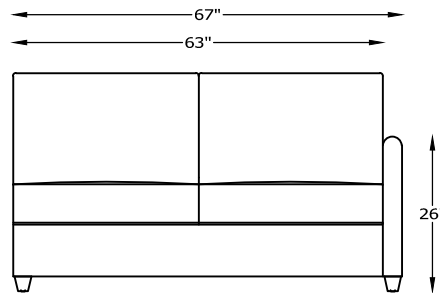

*TOP VIEW SHOWN WITH OPEN SLEEPER

Scale: 3/16" = 1'-0"

This schematic is current as 10/15. The company reserves the right to change dimensions and products offered. A more recent schematic may be available for this series. To see the most current schematic, go to <http://lazarind.com>

870007L or R ONE ARM
CHAISE
*SHOWN AS LEFT ARM

870097 ARMLESS LARGE
SOFA

870014 ARMLESS SOFA

870009 ARMLESS
LOVESEAT

8700114 ARMLESS
CHAIR-1/2

870002 ARMLESS CHAIR

870001 OTTOMAN

*NOT TO SCALE
SHOWN AS 870017R
RIGHT ONE ARM SOFA

"/" = FINISH LEG OPTION
"C" = CHROME LEG OPTION

*ALL FRAMES ON THIS SCHEMATIC
ARE STATIONARY AND DO NOT HAVE
SLEEPER MECHANISMS.

870023 WEDGE

Scale: 3/16" = 1'-0"

This schematic is current as 10/15 . The company reserves the right to change dimensions and products offered. A more recent schematic may be available for this series. To see the most current schematic, go to <http://lazarind.com>

*NOTE: L or R IS DETERMINED BY FACING AT THE PIECE