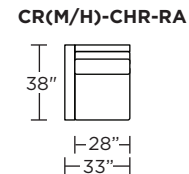

### Carmet High Leg (CRH):

CRM = LOW LEG  
CRH = HIGH LEG

V.06.22.21

**Note:** Dotted line indicates seam on leather, Ultrasuede® and up the roll fabrics. Seams are eliminated with railroaded fabrics.

Scale: 1/8 inch = 1 foot  
All dimensions are approximate and subject to change.  
Specify components from the sitting position.