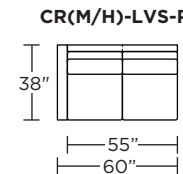

### Carmet High Leg (CRH):

CRM = LOW LEG  
CRH = HIGH LEG

V.06.22.21

**Note:** Dotted line indicates seam on leather, Ultrasuede® and up the roll fabrics. Seams are eliminated with railroaded fabrics.

Scale: 1/8 inch = 1 foot  
All dimensions are approximate and subject to change.  
Specify components from the sitting position.