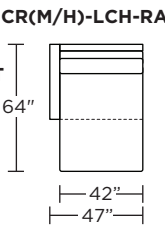

### Carmet High Leg (CRH):

CRM = LOW LEG  
CRH = HIGH LEG

V.06.22.21

**Note:** Dotted line indicates seam on leather, Ultrasuede® and up the roll fabrics. Seams are eliminated with railroaded fabrics.

Scale: 1/8 inch = 1 foot  
All dimensions are approximate and subject to change.  
Specify components from the sitting position.