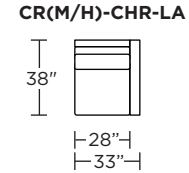

### Carmet High Leg (CRH):

CRM = LOW LEG  
CRH = HIGH LEG

V.06.22.21

**Note:** Dotted line indicates seam on leather, Ultrasuede® and up the roll fabrics. Seams are eliminated with railroaded fabrics.

Scale: 1/8 inch = 1 foot  
All dimensions are approximate and subject to change.  
Specify components from the sitting position.