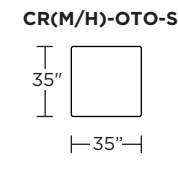

### Carmet High Leg (CRH):

CRM = LOW LEG  
CRH = HIGH LEG

V.06.22.21

**Note:** Dotted line indicates seam on leather, Ultrasuede® and up the roll fabrics. Seams are eliminated with railroaded fabrics.

Scale: 1/8 inch = 1 foot  
All dimensions are approximate and subject to change.  
Specify components from the sitting position.