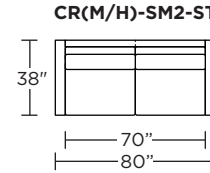

### Carmet High Leg (CRH):

CRM = LOW LEG  
CRH = HIGH LEG

V.06.22.21

**Note:** Dotted line indicates seam on leather, Ultrasuede® and up the roll fabrics. Seams are eliminated with railroaded fabrics.

Scale: 1/8 inch = 1 foot  
All dimensions are approximate and subject to change.  
Specify components from the sitting position.