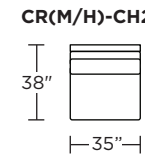

### Carmet High Leg (CRH):

CRM = LOW LEG  
CRH = HIGH LEG

V.06.22.21

**Note:** Dotted line indicates seam on leather, Ultrasuede® and up the roll fabrics. Seams are eliminated with railroaded fabrics.

Scale: 1/8 inch = 1 foot  
All dimensions are approximate and subject to change.  
Specify components from the sitting position.