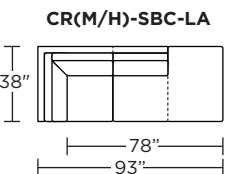

### Carmet High Leg (CRH):

CRM = LOW LEG  
CRH = HIGH LEG

V.06.22.21

**Note:** Dotted line indicates seam on leather, Ultrasuede® and up the roll fabrics. Seams are eliminated with railroaded fabrics.

Scale: 1/8 inch = 1 foot  
All dimensions are approximate and subject to change.  
Specify components from the sitting position.