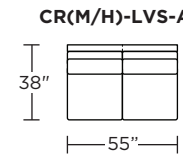

### Carmet High Leg (CRH):

CRM = LOW LEG  
CRH = HIGH LEG

V.06.22.21

**Note:** Dotted line indicates seam on leather, Ultrasuede® and up the roll fabrics. Seams are eliminated with railroaded fabrics.

Scale: 1/8 inch = 1 foot  
All dimensions are approximate and subject to change.  
Specify components from the sitting position.