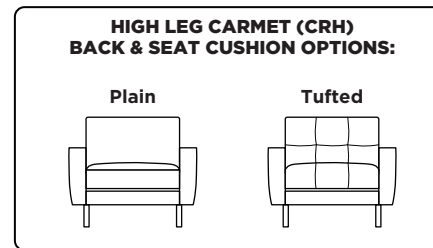

## Options:

- High leg Carmet available with wood leg in Acorn, Espresso or Walnut finish
- High leg Carmet available with metal leg in Brushed Stainless finish
- Back and seat cushion decorative detail options: Plain or Tufted
- Premium high-density, high-resiliency foam seat cushions with memory foam inserts encased in down

### Carmet High Leg (CRH):

CRM = LOW LEG  
CRH = HIGH LEG

V.06.22.21

**Note:** Dotted line indicates seam on leather, Ultrasuede® and up the roll fabrics. Seams are eliminated with railroaded fabrics.

Scale: 1/8 inch = 1 foot  
All dimensions are approximate and subject to change.  
Specify components from the sitting position.