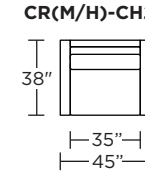

### Carmet High Leg (CRH):

CRM = LOW LEG  
CRH = HIGH LEG

V.06.22.21

**Note:** Dotted line indicates seam on leather, Ultrasuede® and up the roll fabrics. Seams are eliminated with railroaded fabrics.

Scale: 1/8 inch = 1 foot  
All dimensions are approximate and subject to change.  
Specify components from the sitting position.