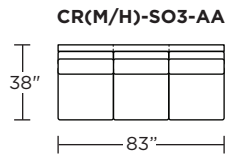

### Carmet High Leg (CRH):

CRM = LOW LEG  
CRH = HIGH LEG

V.06.22.21

**Note:** Dotted line indicates seam on leather, Ultrasuede® and up the roll fabrics. Seams are eliminated with railroaded fabrics.

Scale: 1/8 inch = 1 foot  
All dimensions are approximate and subject to change.  
Specify components from the sitting position.