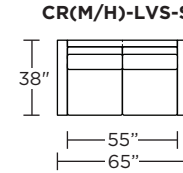

### Carmet High Leg (CRH):

CRM = LOW LEG  
CRH = HIGH LEG

V.06.22.21

**Note:** Dotted line indicates seam on leather, Ultrasuede® and up the roll fabrics. Seams are eliminated with railroaded fabrics.

Scale: 1/8 inch = 1 foot  
All dimensions are approximate and subject to change.  
Specify components from the sitting position.