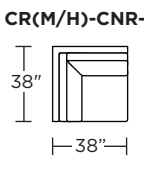

### Carmet High Leg (CRH):

CRM = LOW LEG  
CRH = HIGH LEG

V.06.22.21

**Note:** Dotted line indicates seam on leather, Ultrasuede® and up the roll fabrics. Seams are eliminated with railroaded fabrics.

Scale: 1/8 inch = 1 foot  
All dimensions are approximate and subject to change.  
Specify components from the sitting position.