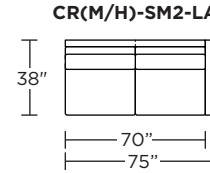

### Carmet High Leg (CRH):

CRM = LOW LEG  
CRH = HIGH LEG

V.06.22.21

**Note:** Dotted line indicates seam on leather, Ultrasuede® and up the roll fabrics. Seams are eliminated with railroaded fabrics.

Scale: 1/8 inch = 1 foot  
All dimensions are approximate and subject to change.  
Specify components from the sitting position.