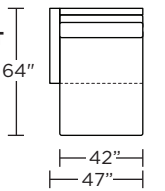

### Carmet High Leg (CRH):

CRM = LOW LEG  
CRH = HIGH LEG

V.06.22.21

**Note:** Dotted line indicates seam on leather, Ultrasuede® and up the roll fabrics. Seams are eliminated with railroaded fabrics.

Scale: 1/8 inch = 1 foot  
All dimensions are approximate and subject to change.  
Specify components from the sitting position.