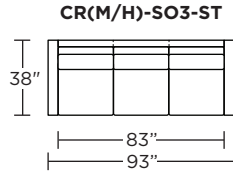

### Carmet High Leg (CRH):

CRM = LOW LEG  
CRH = HIGH LEG

V.06.22.21

**Note:** Dotted line indicates seam on leather, Ultrasuede® and up the roll fabrics. Seams are eliminated with railroaded fabrics.

Scale: 1/8 inch = 1 foot  
All dimensions are approximate and subject to change.  
Specify components from the sitting position.