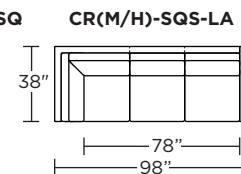

### Carmet High Leg (CRH):

CRM = LOW LEG  
CRH = HIGH LEG

V.06.22.21

**Note:** Dotted line indicates seam on leather, Ultrasuede® and up the roll fabrics. Seams are eliminated with railroaded fabrics.

Scale: 1/8 inch = 1 foot  
All dimensions are approximate and subject to change.  
Specify components from the sitting position.