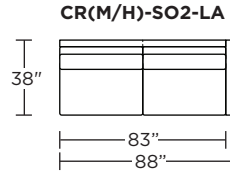

### Carmet High Leg (CRH):

CRM = LOW LEG  
CRH = HIGH LEG

V.06.22.21

**Note:** Dotted line indicates seam on leather, Ultrasuede® and up the roll fabrics. Seams are eliminated with railroaded fabrics.

Scale: 1/8 inch = 1 foot  
All dimensions are approximate and subject to change.  
Specify components from the sitting position.