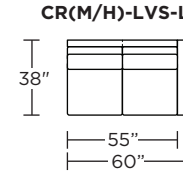

### Carmet High Leg (CRH):

CRM = LOW LEG  
CRH = HIGH LEG

V.06.22.21

**Note:** Dotted line indicates seam on leather, Ultrasuede® and up the roll fabrics. Seams are eliminated with railroaded fabrics.

Scale: 1/8 inch = 1 foot  
All dimensions are approximate and subject to change.  
Specify components from the sitting position.