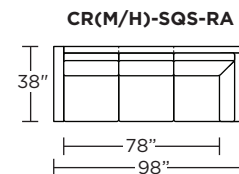

### Carmet High Leg (CRH):

CRM = LOW LEG  
CRH = HIGH LEG

V.06.22.21

**Note:** Dotted line indicates seam on leather, Ultrasuede® and up the roll fabrics. Seams are eliminated with railroaded fabrics.

Scale: 1/8 inch = 1 foot  
All dimensions are approximate and subject to change.  
Specify components from the sitting position.