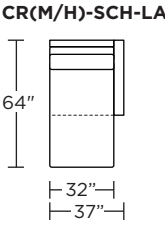

### Carmet High Leg (CRH):

CRM = LOW LEG  
CRH = HIGH LEG

V.06.22.21

**Note:** Dotted line indicates seam on leather, Ultrasuede® and up the roll fabrics. Seams are eliminated with railroaded fabrics.

Scale: 1/8 inch = 1 foot  
All dimensions are approximate and subject to change.  
Specify components from the sitting position.