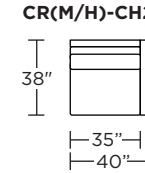

### Carmet High Leg (CRH):

CRM = LOW LEG  
CRH = HIGH LEG

V.06.22.21

**Note:** Dotted line indicates seam on leather, Ultrasuede® and up the roll fabrics. Seams are eliminated with railroaded fabrics.

Scale: 1/8 inch = 1 foot  
All dimensions are approximate and subject to change.  
Specify components from the sitting position.