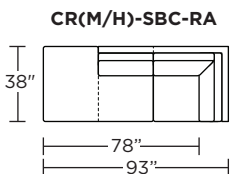

### Carmet High Leg (CRH):

CRM = LOW LEG  
CRH = HIGH LEG

V.06.22.21

**Note:** Dotted line indicates seam on leather, Ultrasuede® and up the roll fabrics. Seams are eliminated with railroaded fabrics.

Scale: 1/8 inch = 1 foot  
All dimensions are approximate and subject to change.  
Specify components from the sitting position.