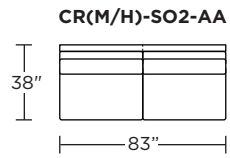

### Carmet High Leg (CRH):

CRM = LOW LEG  
CRH = HIGH LEG

V.06.22.21

**Note:** Dotted line indicates seam on leather, Ultrasuede® and up the roll fabrics. Seams are eliminated with railroaded fabrics.

Scale: 1/8 inch = 1 foot  
All dimensions are approximate and subject to change.  
Specify components from the sitting position.