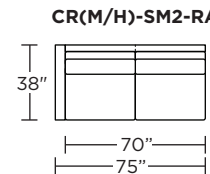

### Carmet High Leg (CRH):

CRM = LOW LEG  
CRH = HIGH LEG

V.06.22.21

**Note:** Dotted line indicates seam on leather, Ultrasuede® and up the roll fabrics. Seams are eliminated with railroaded fabrics.

Scale: 1/8 inch = 1 foot  
All dimensions are approximate and subject to change.  
Specify components from the sitting position.