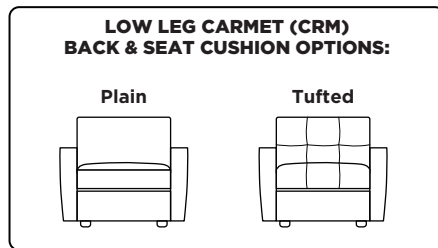

Carmet High Leg (CRH):

CRM = LOW LEG
CRH = HIGH LEG

V.06.22.21

Note: Dotted line indicates seam on leather, Ultrasuede® and up the roll fabrics. Seams are eliminated with railroaded fabrics.

Scale: 1/8 inch = 1 foot
All dimensions are approximate and subject to change.
Specify components from the sitting position.