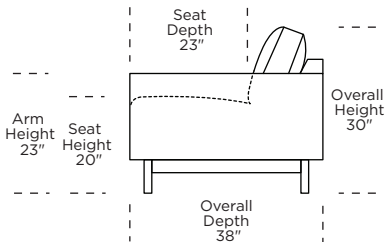

### Carmet High Leg (CRH):

CRM = LOW LEG  
CRH = HIGH LEG

V.06.22.21

**Note:** Dotted line indicates seam on leather, Ultrasuede® and up the roll fabrics. Seams are eliminated with railroaded fabrics.

Scale: 1/8 inch = 1 foot  
All dimensions are approximate and subject to change.  
Specify components from the sitting position.