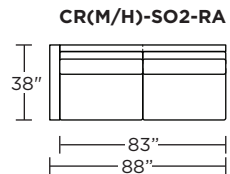

### Carmet High Leg (CRH):

CRM = LOW LEG  
CRH = HIGH LEG

V.06.22.21

**Note:** Dotted line indicates seam on leather, Ultrasuede® and up the roll fabrics. Seams are eliminated with railroaded fabrics.

Scale: 1/8 inch = 1 foot  
All dimensions are approximate and subject to change.  
Specify components from the sitting position.