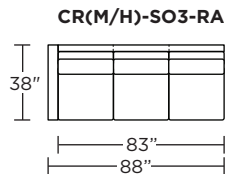

### Carmet High Leg (CRH):

CRM = LOW LEG  
CRH = HIGH LEG

V.06.22.21

**Note:** Dotted line indicates seam on leather, Ultrasuede® and up the roll fabrics. Seams are eliminated with railroaded fabrics.

Scale: 1/8 inch = 1 foot  
All dimensions are approximate and subject to change.  
Specify components from the sitting position.