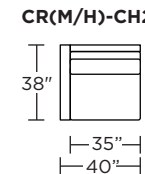

### Carmet High Leg (CRH):

CRM = LOW LEG  
CRH = HIGH LEG

V.06.22.21

**Note:** Dotted line indicates seam on leather, Ultrasuede® and up the roll fabrics. Seams are eliminated with railroaded fabrics.

Scale: 1/8 inch = 1 foot  
All dimensions are approximate and subject to change.  
Specify components from the sitting position.