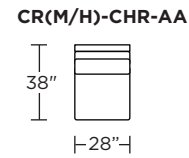

### Carmet High Leg (CRH):

CRM = LOW LEG  
CRH = HIGH LEG

V.06.22.21

**Note:** Dotted line indicates seam on leather, Ultrasuede® and up the roll fabrics. Seams are eliminated with railroaded fabrics.

Scale: 1/8 inch = 1 foot  
All dimensions are approximate and subject to change.  
Specify components from the sitting position.