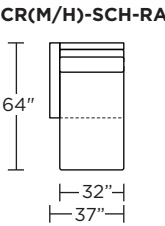

### Carmet High Leg (CRH):

CRM = LOW LEG  
CRH = HIGH LEG

V.06.22.21

**Note:** Dotted line indicates seam on leather, Ultrasuede® and up the roll fabrics. Seams are eliminated with railroaded fabrics.

Scale: 1/8 inch = 1 foot  
All dimensions are approximate and subject to change.  
Specify components from the sitting position.