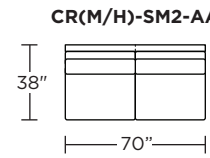

### Carmet High Leg (CRH):

CRM = LOW LEG  
CRH = HIGH LEG

V.06.22.21

**Note:** Dotted line indicates seam on leather, Ultrasuede® and up the roll fabrics. Seams are eliminated with railroaded fabrics.

Scale: 1/8 inch = 1 foot  
All dimensions are approximate and subject to change.  
Specify components from the sitting position.