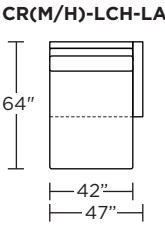

### Carmet High Leg (CRH):

CRM = LOW LEG  
CRH = HIGH LEG

V.06.22.21

**Note:** Dotted line indicates seam on leather, Ultrasuede® and up the roll fabrics. Seams are eliminated with railroaded fabrics.

Scale: 1/8 inch = 1 foot  
All dimensions are approximate and subject to change.  
Specify components from the sitting position.