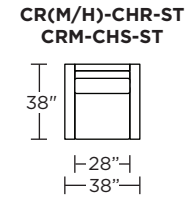

### Carmet High Leg (CRH):

CRM = LOW LEG  
CRH = HIGH LEG

V.06.22.21

**Note:** Dotted line indicates seam on leather, Ultrasuede® and up the roll fabrics. Seams are eliminated with railroaded fabrics.

Scale: 1/8 inch = 1 foot  
All dimensions are approximate and subject to change.  
Specify components from the sitting position.