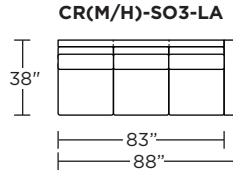

### Carmet High Leg (CRH):

CRM = LOW LEG  
CRH = HIGH LEG

V.06.22.21

**Note:** Dotted line indicates seam on leather, Ultrasuede® and up the roll fabrics. Seams are eliminated with railroaded fabrics.

Scale: 1/8 inch = 1 foot  
All dimensions are approximate and subject to change.  
Specify components from the sitting position.