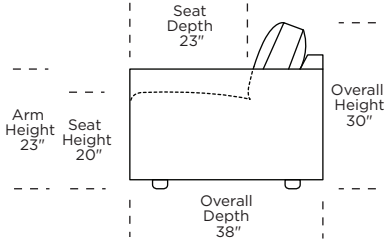

### Carmet High Leg (CRH):

CRM = LOW LEG  
CRH = HIGH LEG

V.06.22.21

**Note:** Dotted line indicates seam on leather, Ultrasuede® and up the roll fabrics. Seams are eliminated with railroaded fabrics.

Scale: 1/8 inch = 1 foot  
All dimensions are approximate and subject to change.  
Specify components from the sitting position.