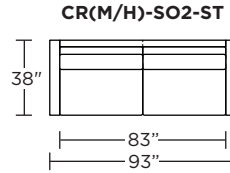

### Carmet High Leg (CRH):

CRM = LOW LEG  
CRH = HIGH LEG

V.06.22.21

**Note:** Dotted line indicates seam on leather, Ultrasuede® and up the roll fabrics. Seams are eliminated with railroaded fabrics.

Scale: 1/8 inch = 1 foot  
All dimensions are approximate and subject to change.  
Specify components from the sitting position.